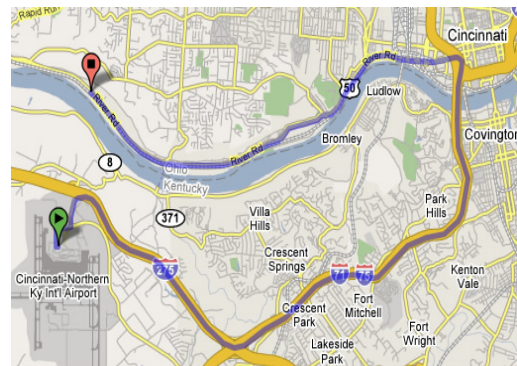

**5298 RIVER ROAD
CINCINNATI, OHIO 45233
PHONE: (800) 621-5261
FAX: (513) 621-0524**

Directions from the Cincinnati/Northern Kentucky Intl Airport (CVG)

Via the Highway (20.5 miles, about 30 min):

1. Exit the Airport heading **north** on **KY-212**
2. Bear **right** into the **I-275 East** entry ramp to **Cincinnati**
3. Take **I-275 East** to exit **84** to **Cincinnati** - go **3.4 mi**
4. Merge into **I-71 N/I-75 N**
5. Continue on **I-75 N** toward **Dayton** - go **6.4 mi**
6. Take the **US-50 W** exit **1D** to **River Rd/Linn St** - go **0.2 mi**
7. Bear **left** at **6th St Viaduct**
8. Continue on **River Rd** - go **6.6 mi**
9. Arrive at Federal Equipment Co. (FEC is on the Right)

Via Anderson Ferry (5.6 miles, about 18 min):

(Hours of Operation: May to Oct ~ 6 am – 9:30 pm,
Nov to Apr ~ 6 am to 8 pm)

1. Exit the Airport heading **north** on **KY-212**
2. Turn **right** at **Petersburg Rd** - go **1.0 mi**
3. Turn **right** at **Route 8/River Rd** (on the Kentucky side) - go **0.9 mi**
4. Turn **left** at **Anderson Ferry Rd**
5. Take the **Ferry** across the **Ohio River**
6. Turn **left** at **River Rd**
7. Continue on **River Rd** - go **1.8 mi**
8. Arrive at Federal Equipment Co. (FEC is on the Right)

Local Hotels:

Near the Airport:

Cincinnati Airport Marriott, 2395 Progress Dr, Hebron, KY. (859) 586-0166

Comfort Inn, 630 Donaldson Rd, Erlanger, KY. (859) 727-3400

Near Downtown Cincinnati:

Comfort Suites Newport, 420 Riverboat Row, Newport, KY. (859) 291-6700

Embassy Suites Hotel Cincinnati Rivercenter, 10 E Rivercenter Blvd, Covington, KY, (859) 261-8400

Cincinnati Marriott-Rivercenter, 10 W Rivercenter Blvd, Covington, KY. (859) 261-290