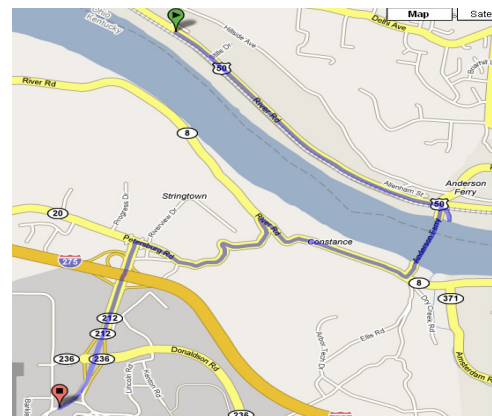

**5298 RIVER ROAD
CINCINNATI, OHIO 45233
PHONE: (800) 621-5261
FAX: (513) 621-0524**

Directions from the Cincinnati/Northern Kentucky Intl Airport (CVG)

Via the Highway (20.5 miles, about 30 min):

1. Exit the Airport heading **north** on **KY-212**
2. Bear **right** into the **I-275 East** entry ramp to **Cincinnati**
3. Take **I-275 East** to exit **84** to **Cincinnati** - go **3.4 mi**
4. Merge into **I-71 N/I-75 N**
5. Continue on **I-75 N** toward **Dayton** - go **6.4 mi**
6. Take the **US-50 W** exit **1D** to **River Rd/Linn St** - go **0.2 mi**
7. Bear **left** at **6th St Viaduct**
8. Continue on **River Rd** - go **6.6 mi**
9. Arrive at Federal Equipment Co. (FEC is on the Right)

Via Anderson Ferry (5.6 miles, about 18 min):

(Hours of Operation: May to Oct ~ 6 am – 9:30 pm,
Nov to Apr ~ 6 am to 8 pm)

1. Exit the Airport heading **north** on **KY-212**
2. Turn **right** at **Petersburg Rd** - go **1.0 mi**
3. Turn **right** at **Route 8/River Rd** (on the Kentucky side) - go **0.9 mi**
4. Turn **left** at **Anderson Ferry Rd**
5. Take the **Ferry** across the **Ohio River**
6. Turn **left** at **River Rd**
7. Continue on **River Rd** - go **1.8 mi**
8. Arrive at Federal Equipment Co. (FEC is on the Right)

Local Hotels:

Near the Airport:

Cincinnati Airport Marriott, 2395 Progress Dr, Hebron, KY. (859) 586-0166

Comfort Inn, 630 Donaldson Rd, Erlanger, KY. (859) 727-3400

Near Downtown Cincinnati:

Comfort Suites Newport, 420 Riverboat Row, Newport, KY. (859) 291-6700

Embassy Suites Hotel Cincinnati Rivercenter, 10 E Rivercenter Blvd, Covington, KY, (859) 261-8400

Cincinnati Marriott-Rivercenter, 10 W Rivercenter Blvd, Covington, KY. (859) 261-290